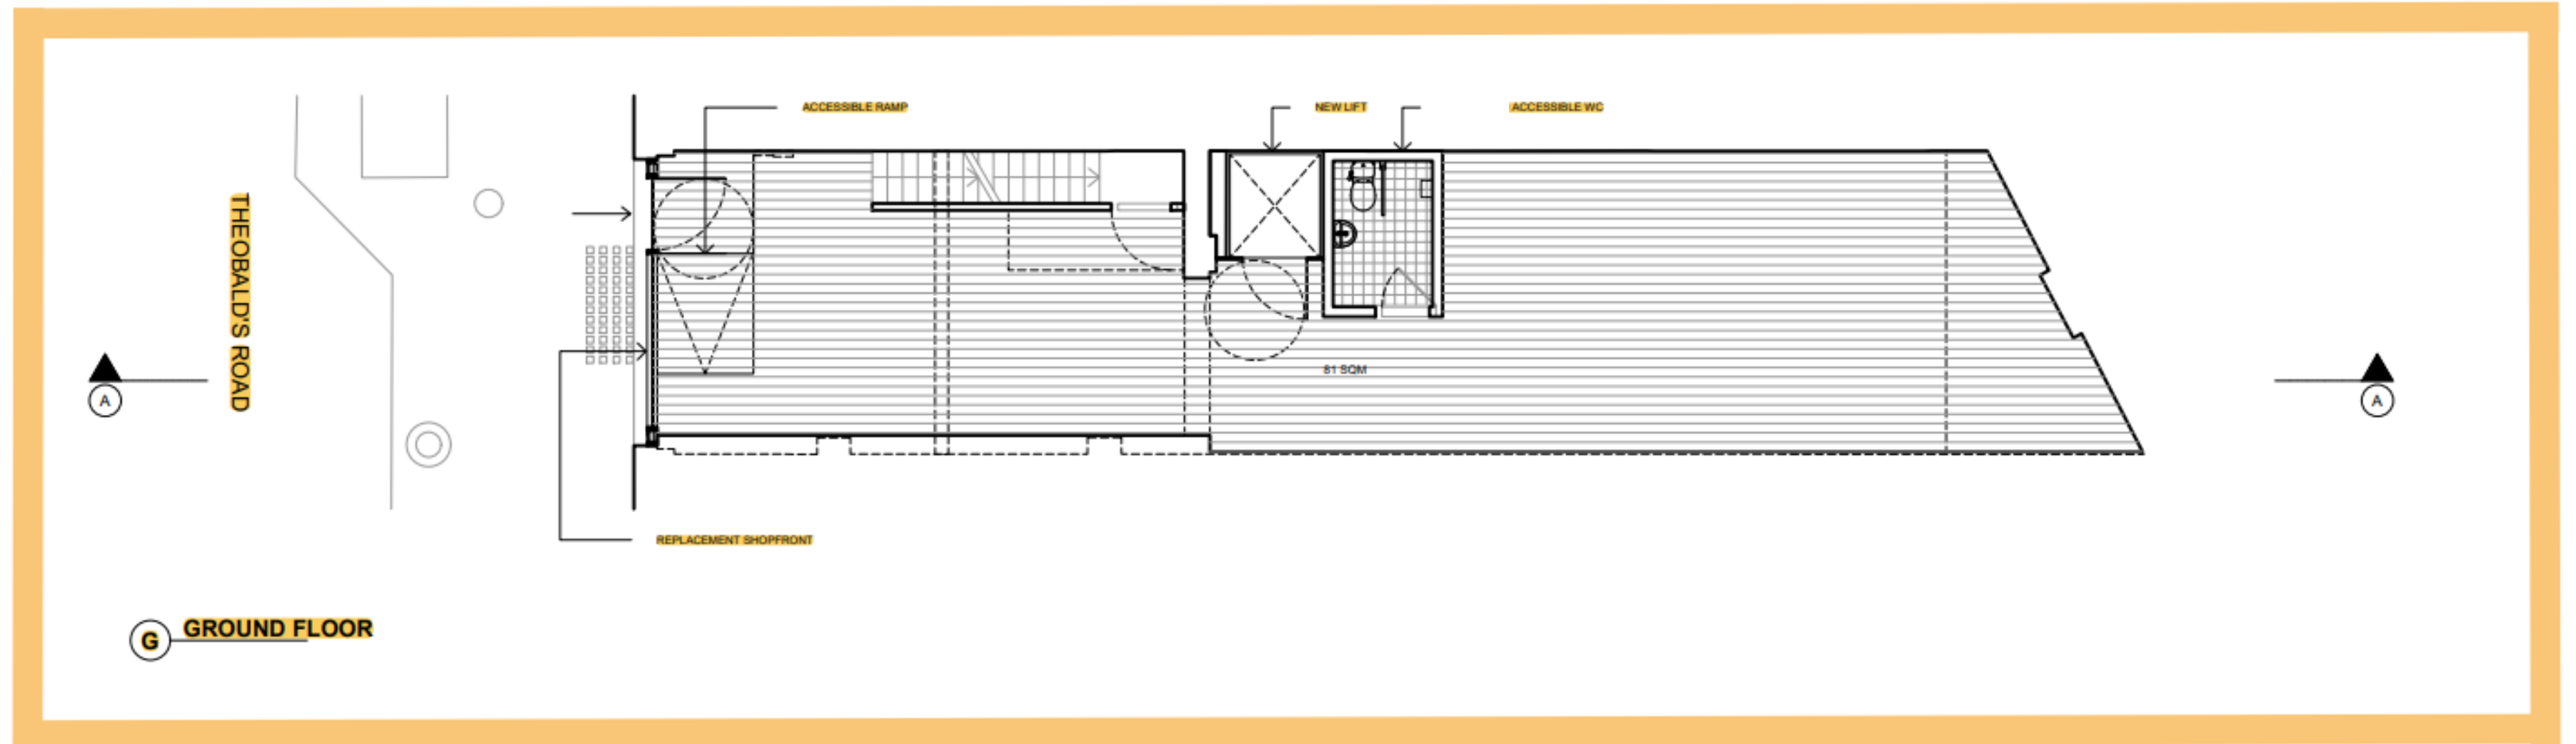

Ground Floor Gallery Space (Gallery 1)

Size: 81 sqm.

Capacities: 80 (theatre setting) / 100 (standing).