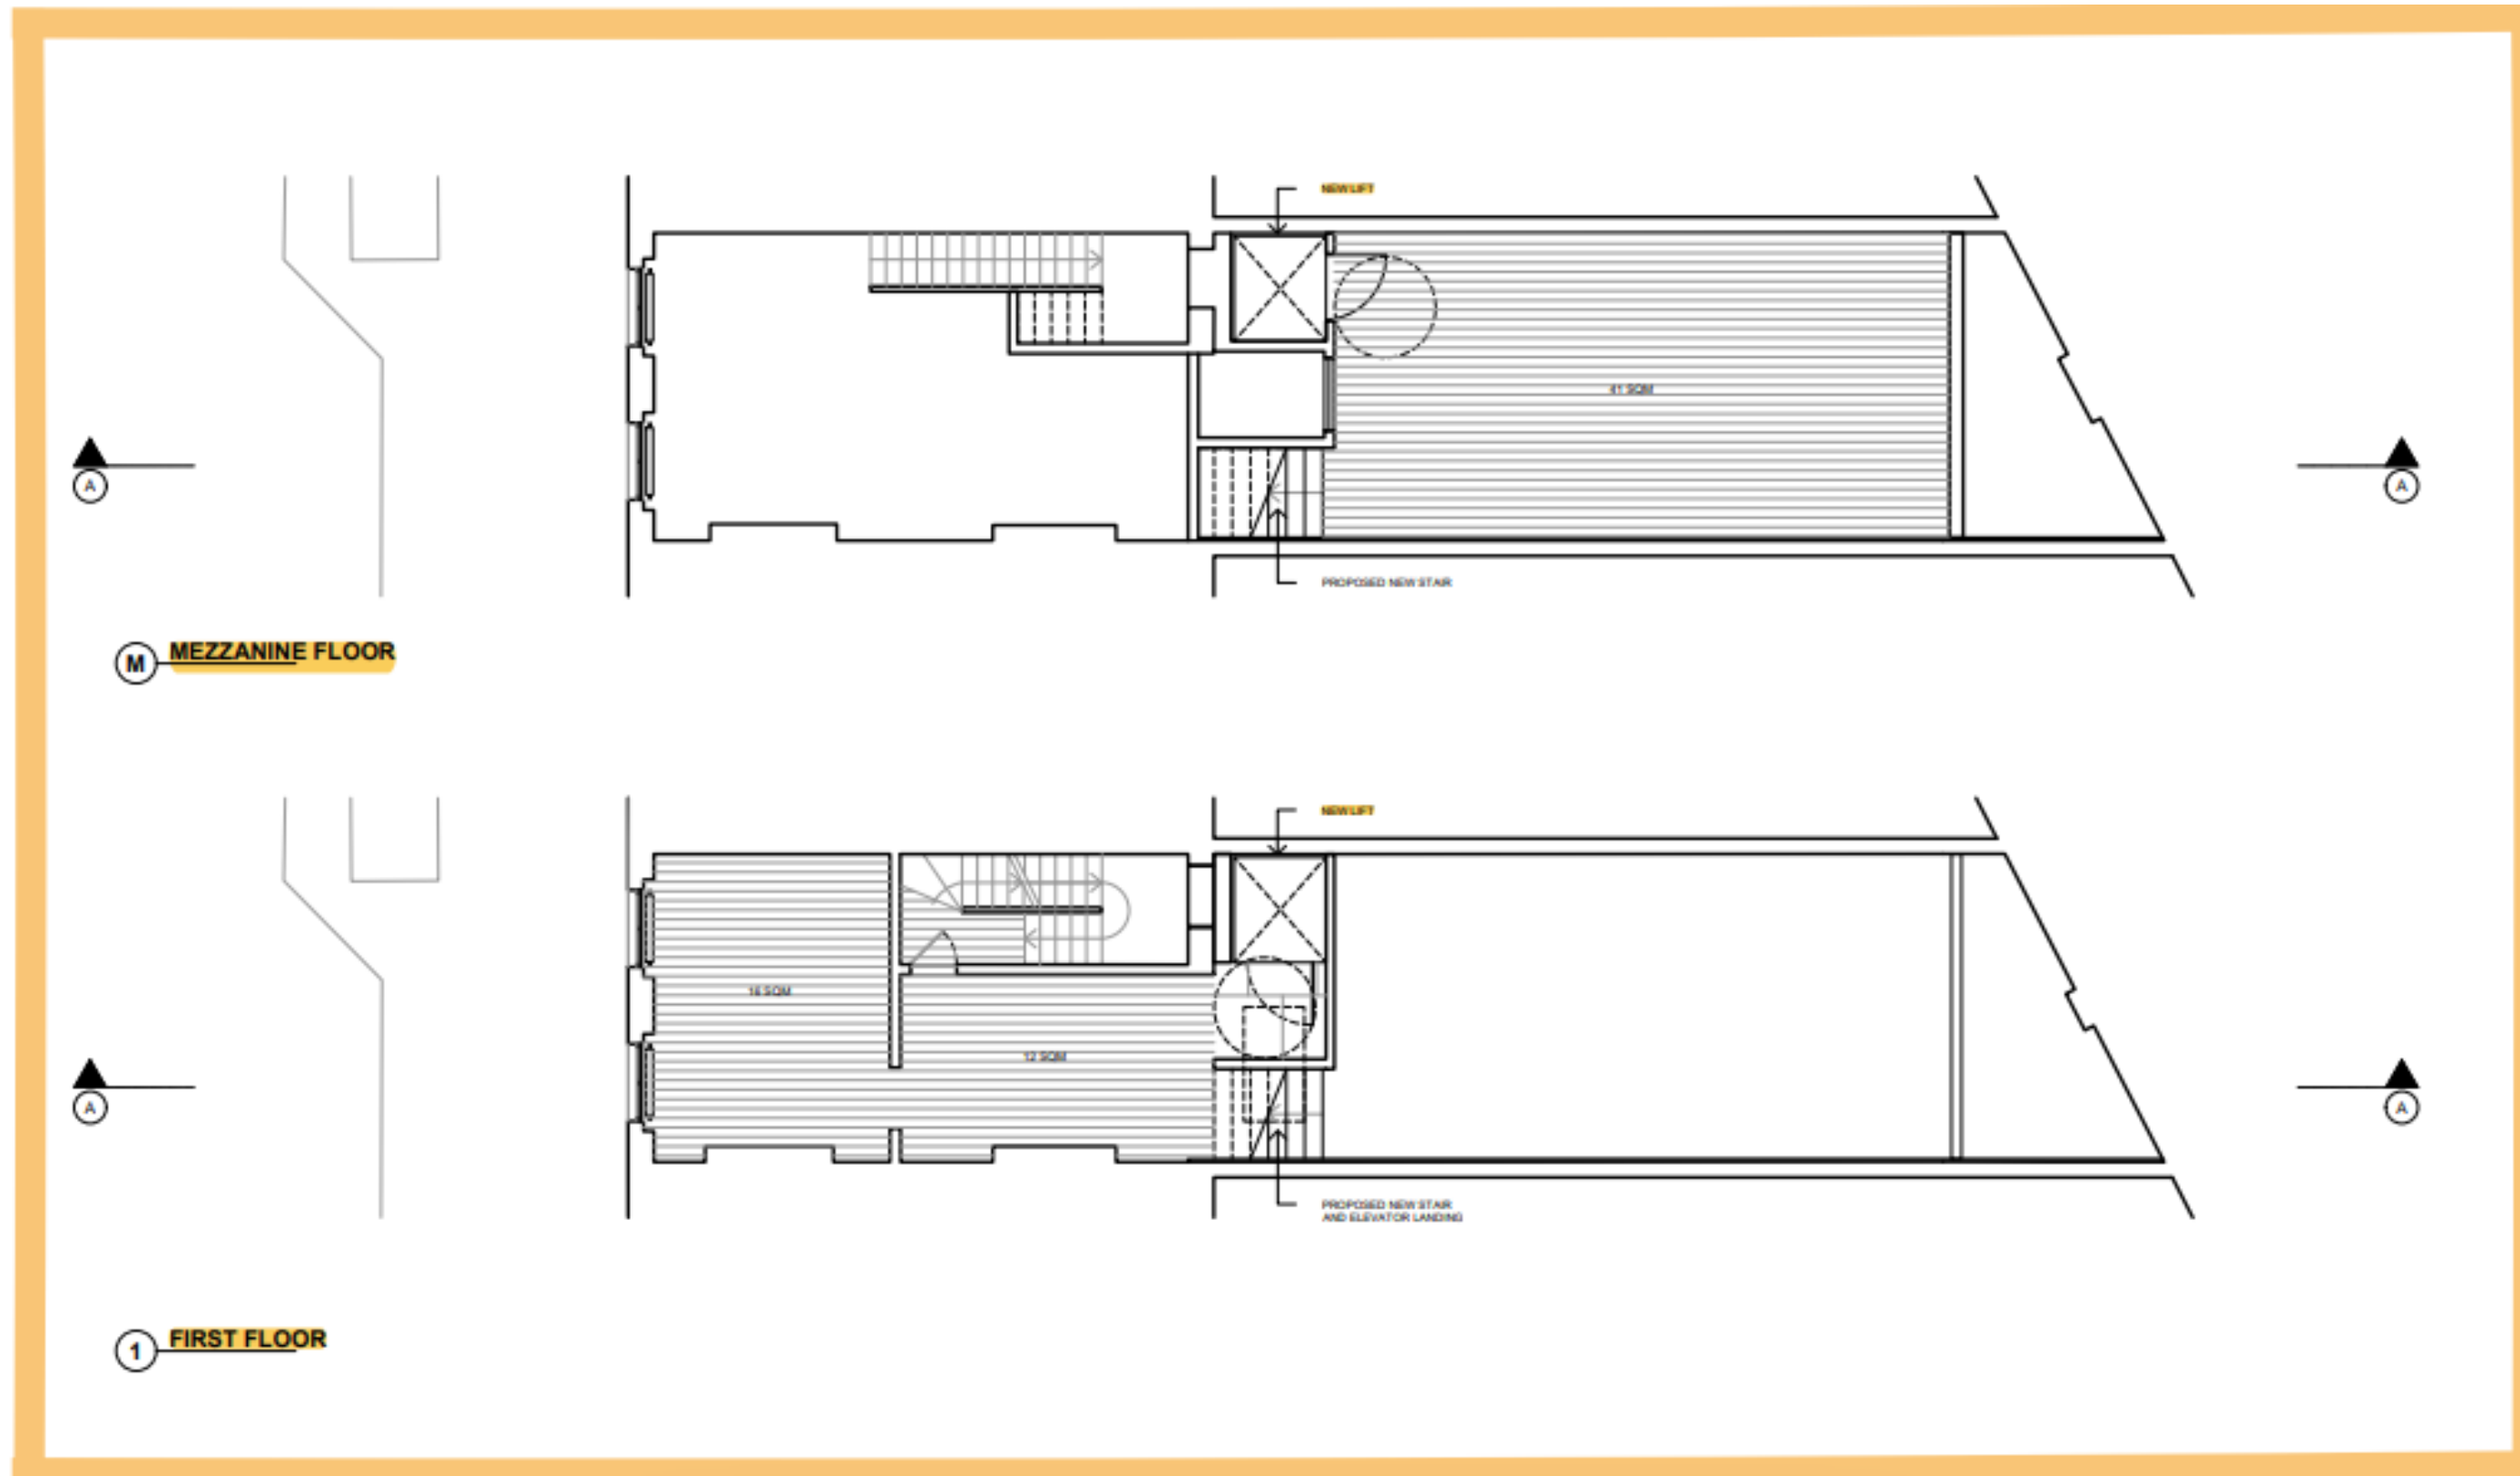

First floor Gallery Space (Gallery 2)

Total of all 3 spaces:
69 sqm

Total capacity for full
three spaces:
60 (standing) / 40
(theatre setting) / 25
(boardroom)